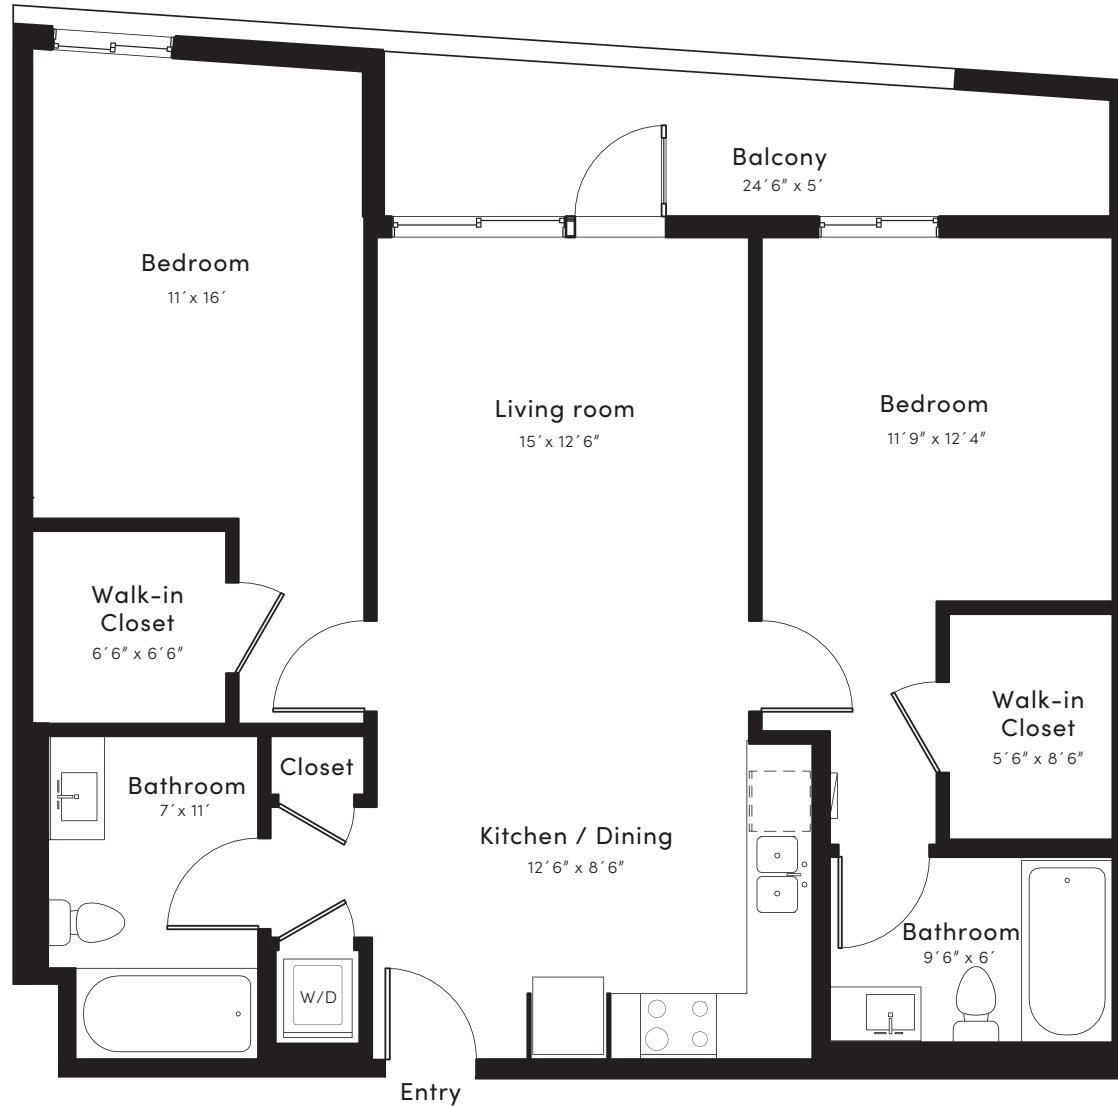

UNIT 214

2 Bedrooms

2 Bathrooms

1,024 Sq.Ft.