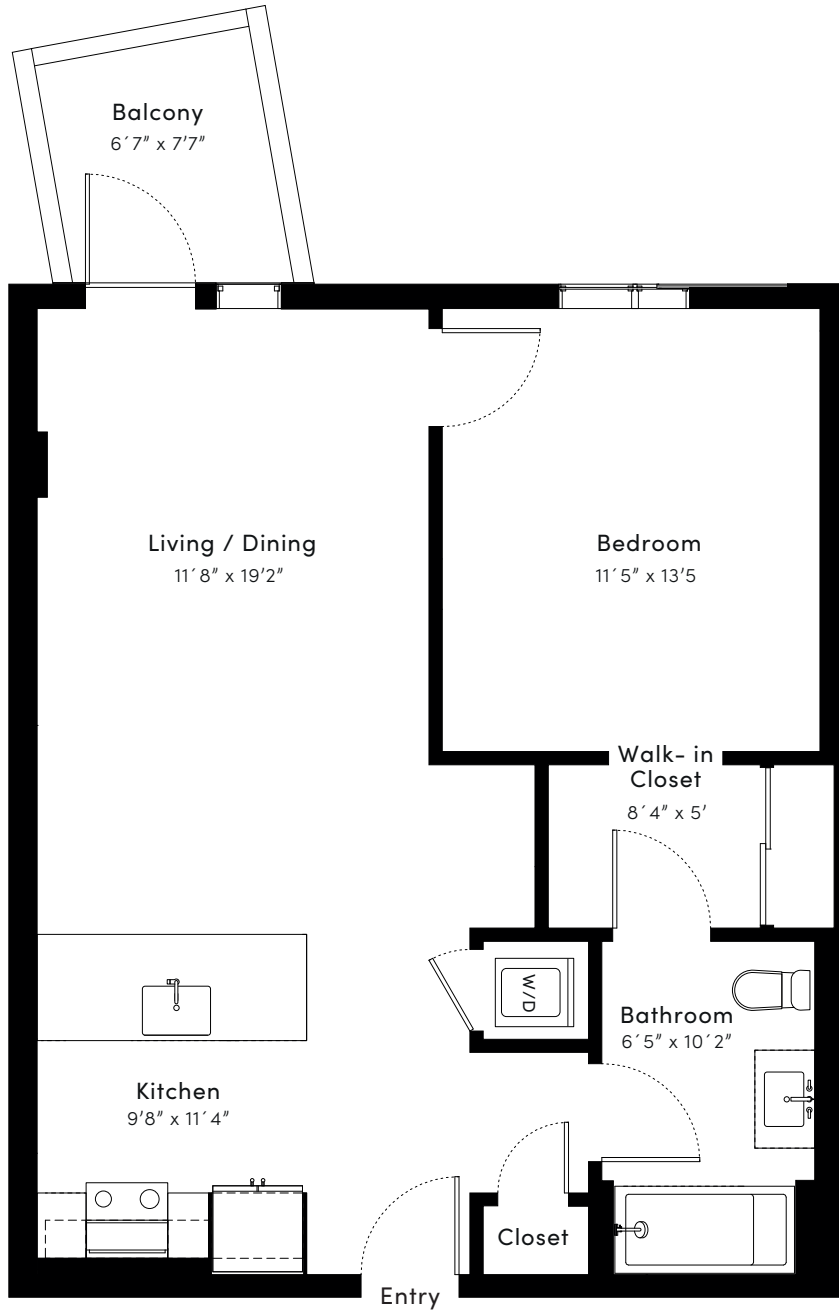

www.uncommondevelopers.com