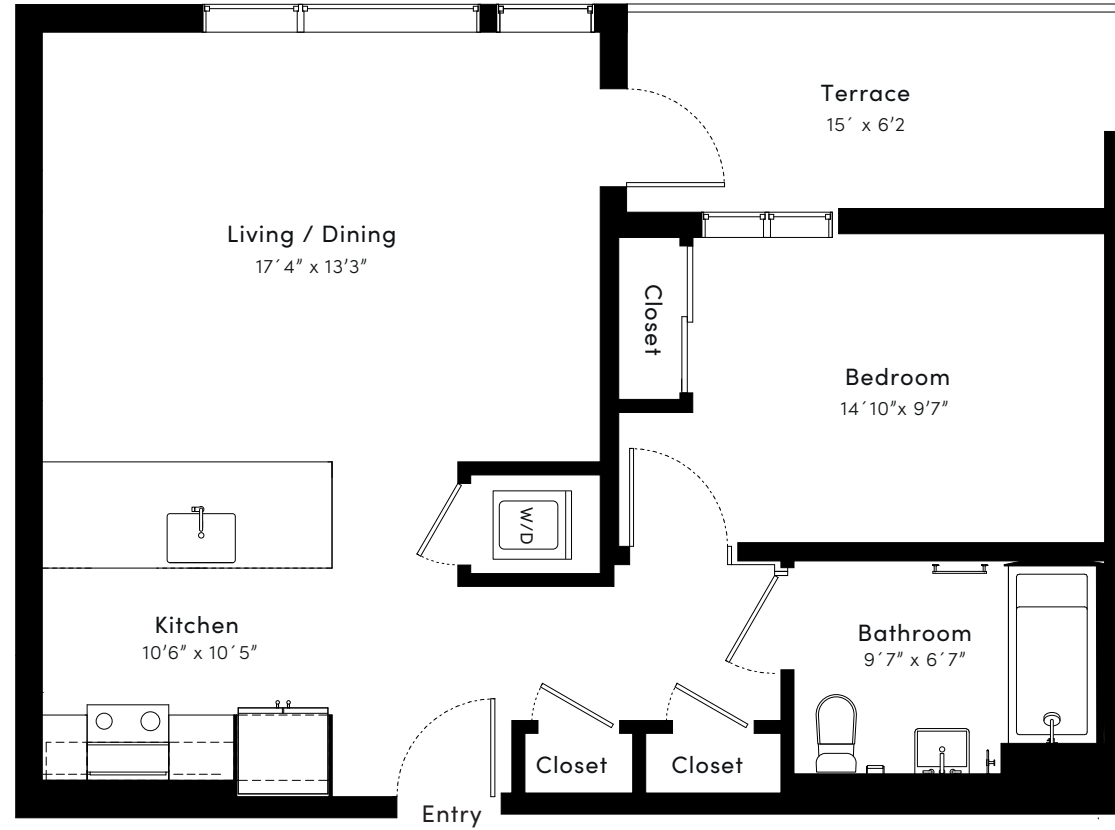

UNIT 375 1 Bedroom 1 Bathroom

754 Sq.Ft.

9254 Winnetka Ave. Chatsworth 91311 | 818.284.4793
live@the24.com | www.the24.com

www.uncommondevelopers.com