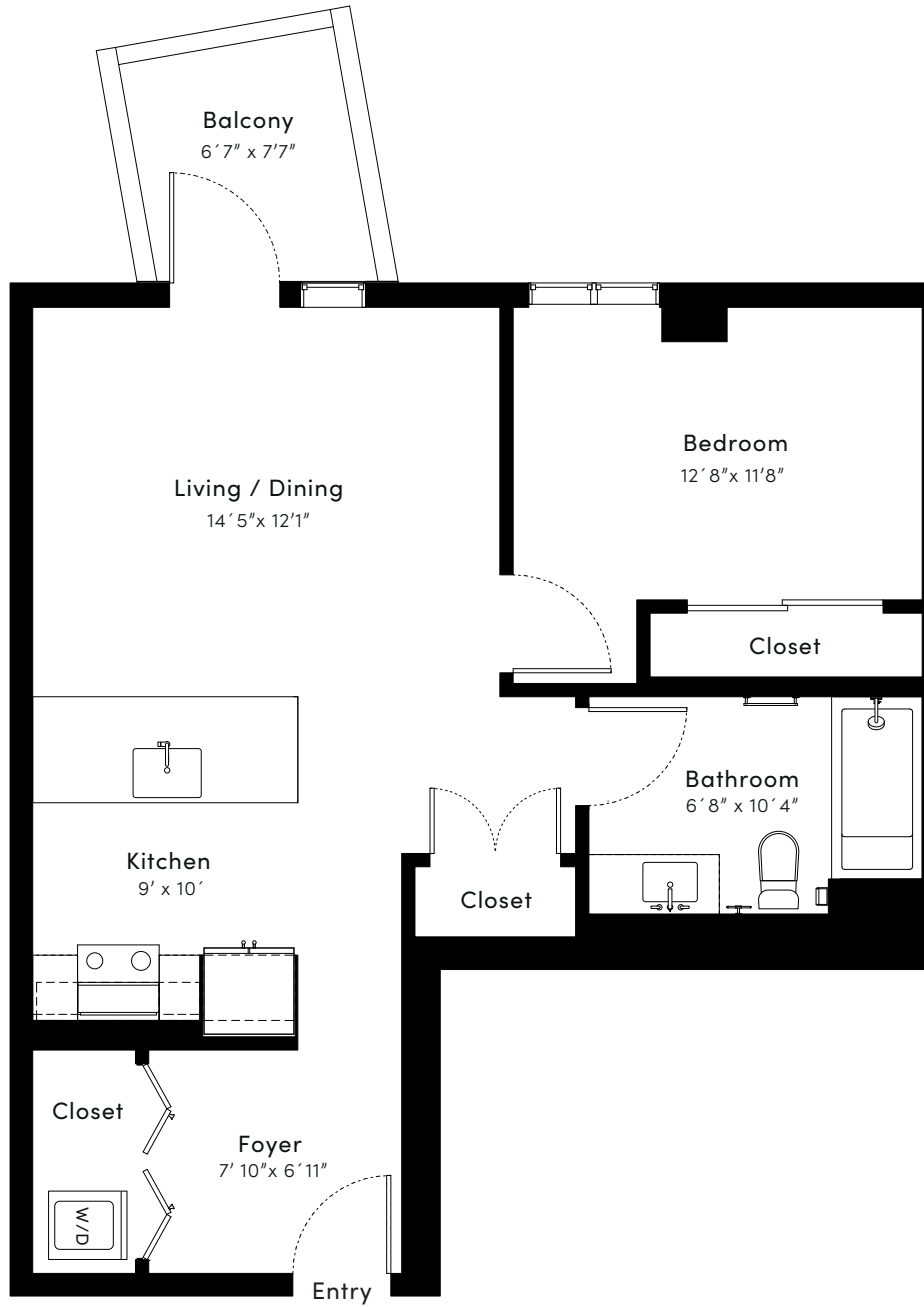

UNIT 403 1 Bedroom 1 Bathroom

664 Sq.Ft.

9254 Winnetka Ave. Chatsworth 91311 | 818.284.4793
live@the24.com | www.the24.com

www.uncommondevelopers.com