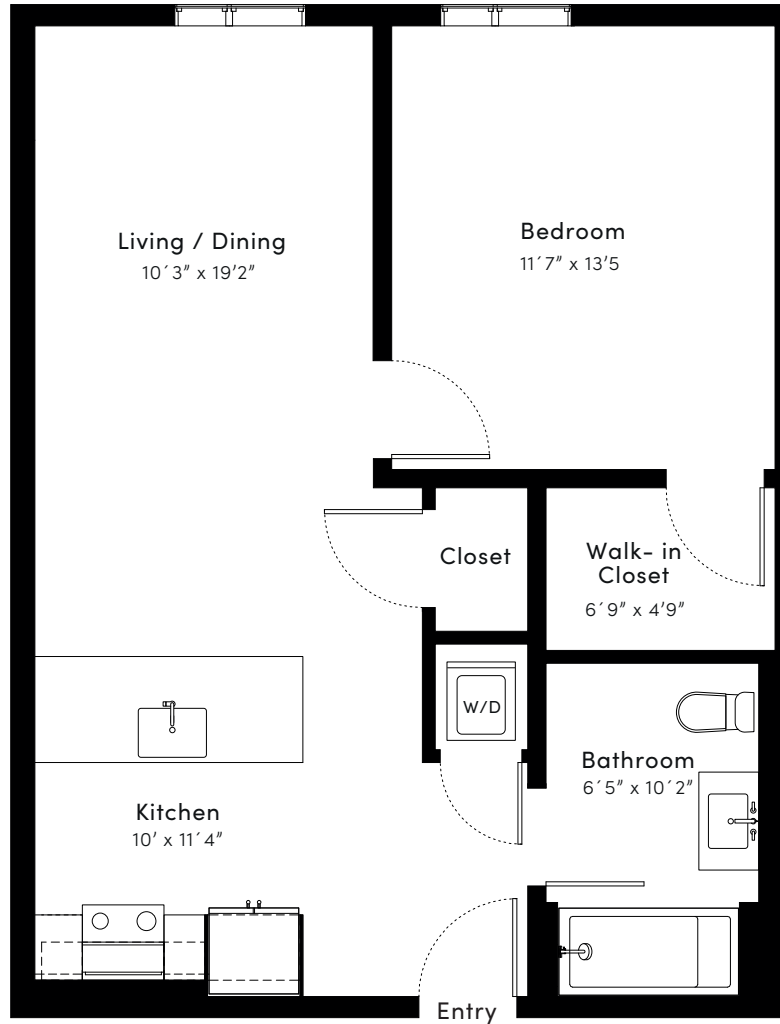

UNIT 425

1 Bedroom

1 Bathroom

758 Sq.Ft.