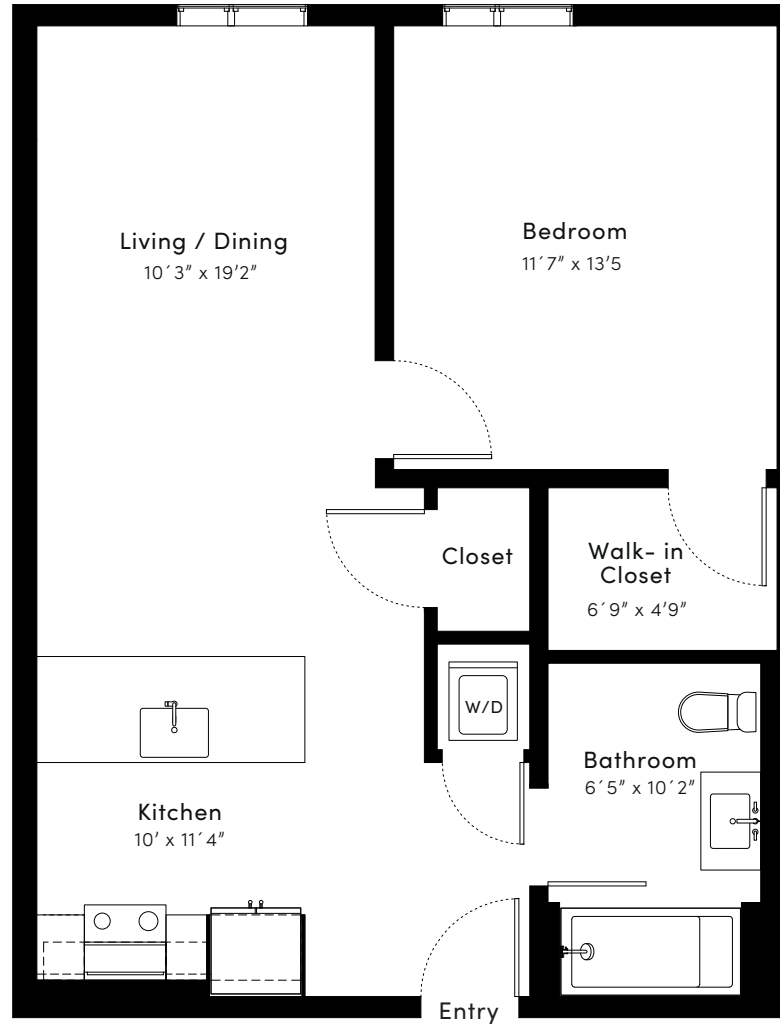

UNIT 426

1 Bedroom

1 Bathroom

758 Sq.Ft.