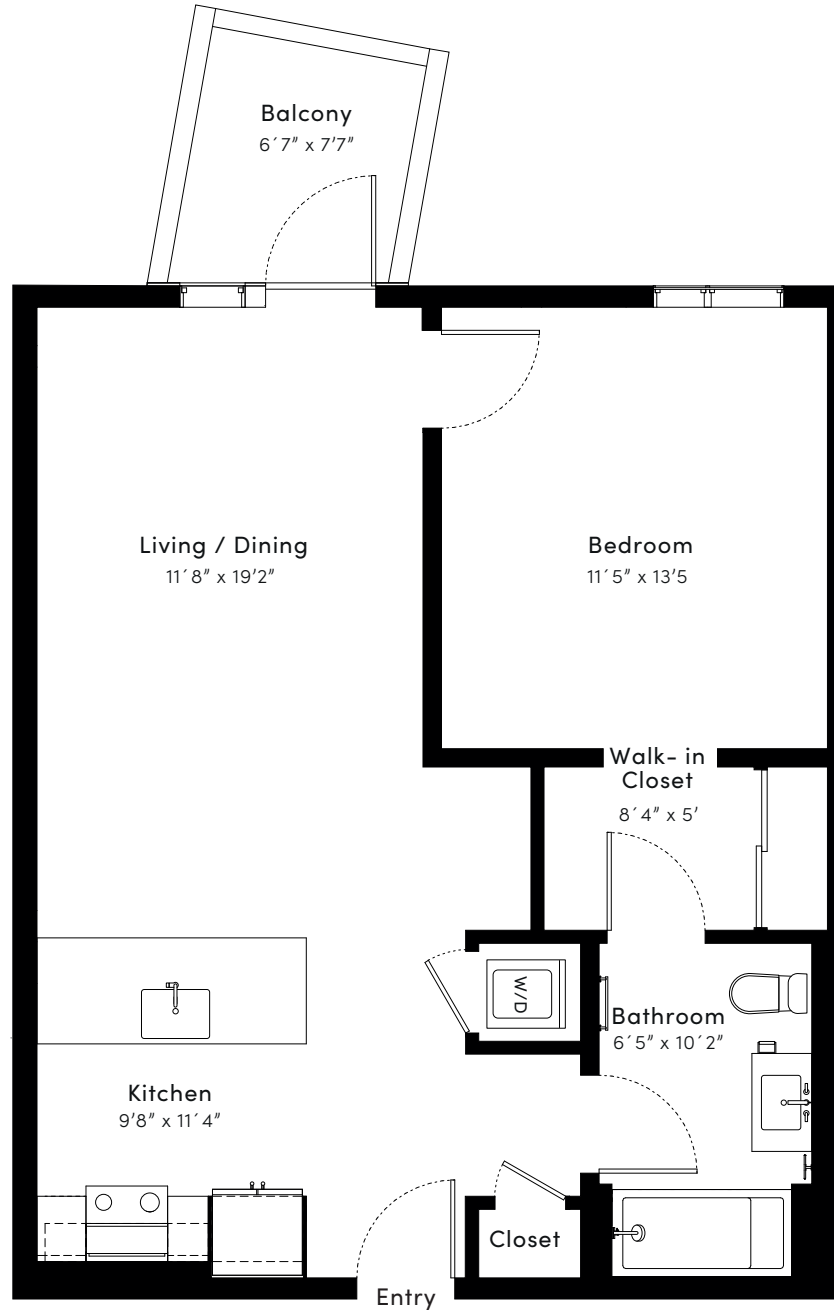

UNIT 524 1 Bedroom 1 Bathroom

758 Sq.Ft.