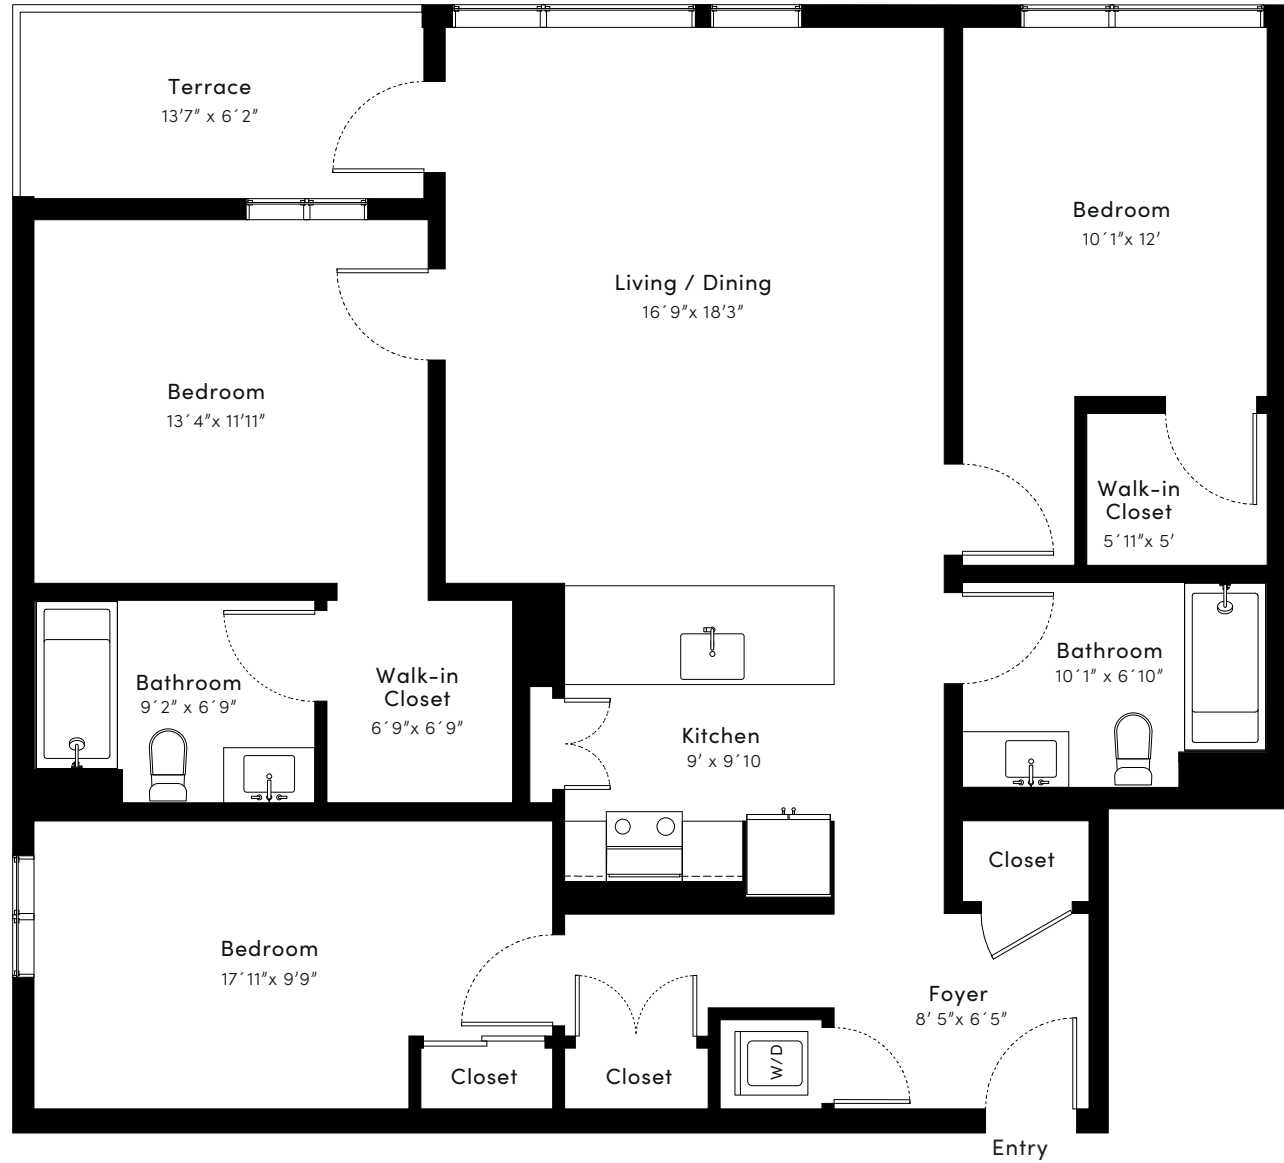

UNIT 526

3 bedrooms 2 Bathrooms

1388 Sq.Ft.