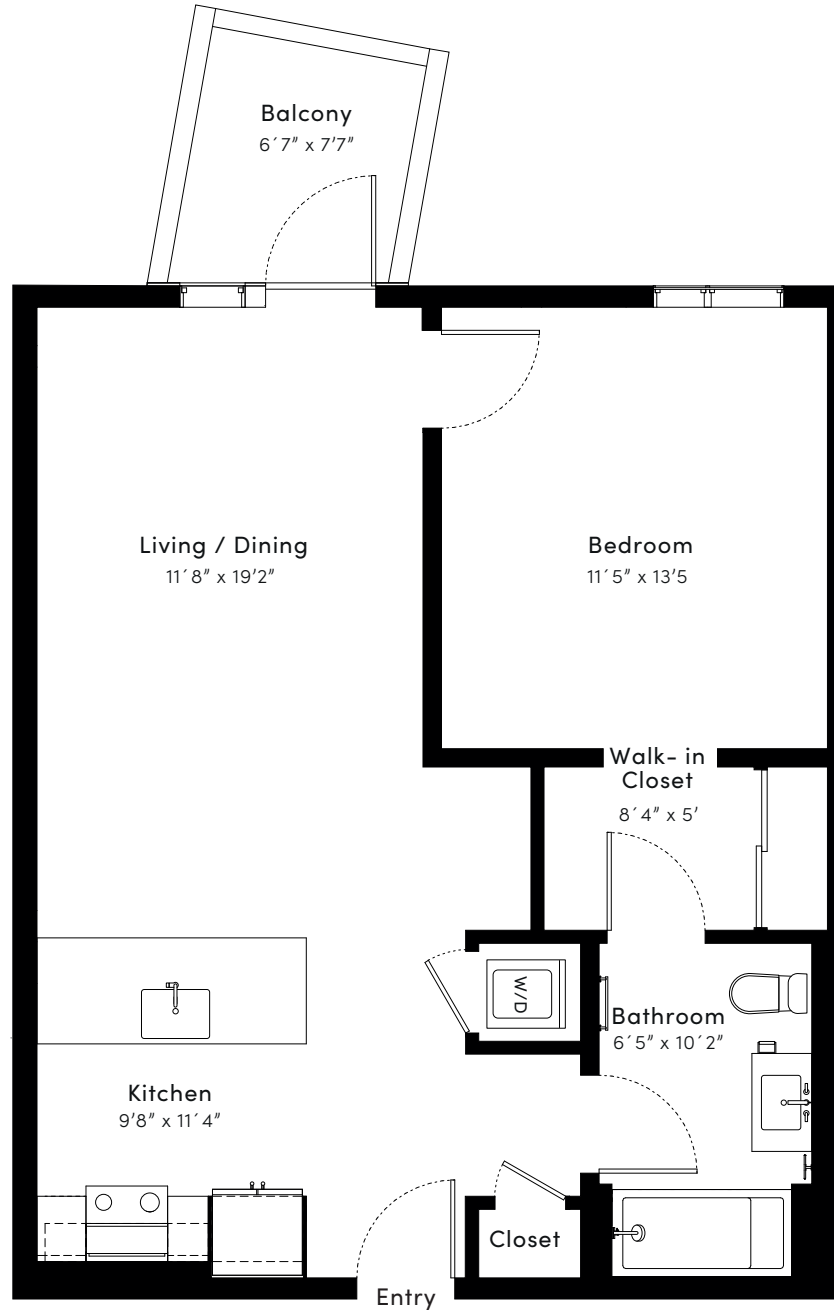

UNIT 544

1 Bedroom

1 Bathroom

758 Sq.Ft.